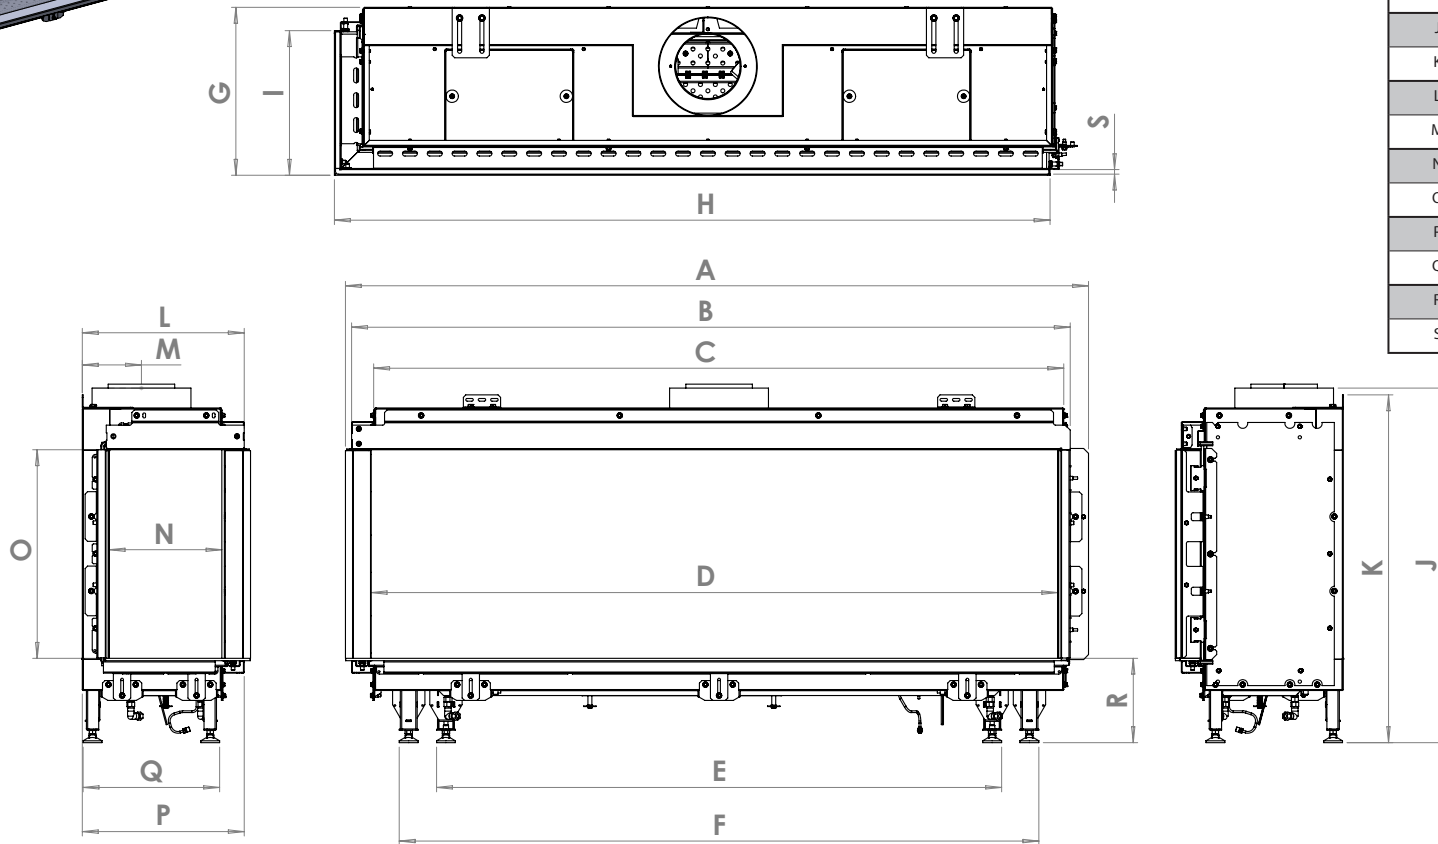

manufactured by  
**Element4 B.V.**

**Bidore 140 MK II Planning Dimensions**  
08/2017

distributed by  
**EuropeanHome**

Letter	Inches	Millimeters
A	58 <sup>15</sup> / <sub>16</sub>	1497
B	57	1447
C	54 <sup>11</sup> / <sub>16</sub>	1389
D	54 <sup>7</sup> / <sub>16</sub>	930
E	44 <sup>13</sup> / <sub>16</sub>	1138
F	50 <sup>11</sup> / <sub>16</sub>	1288
G	13 <sup>5</sup> / <sub>16</sub>	338
H	56 <sup>3</sup> / <sub>4</sub>	1441
I	11 <sup>7</sup> / <sub>16</sub>	291
J	28 <sup>1</sup> / <sub>8</sub>	714
K	27 <sup>9</sup> / <sub>16</sub>	700
L	12 <sup>13</sup> / <sub>16</sub>	326
M	4 <sup>11</sup> / <sub>16</sub>	119
N	8 <sup>15</sup> / <sub>16</sub>	227
O	16 <sup>9</sup> / <sub>16</sub>	420
P	12 <sup>13</sup> / <sub>16</sub>	326
Q	10 <sup>13</sup> / <sub>16</sub>	275
R	6 <sup>11</sup> / <sub>16</sub>	170
S	<sup>3</sup> / <sub>8</sub>	9

This information is for reference only. Please consult the Installation Manual for all details prior to making any design decisions.  
Conversions from millimeters are rounded to the nearest fraction. This DWG file is available at [www.europeanhome.com](http://www.europeanhome.com)