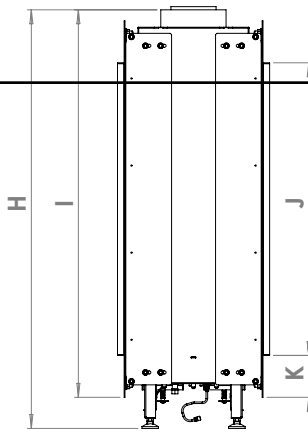

manufactured by
Element4 B.V.

Bioptica Planning Dimensions
08/2017

distributed by
EuropeanHome

Letter	Inches	Millimeters
A	5 7/8	149
B	34 3/4	882
C	42 1/16	1084
D	2 13/16	71
E	32 1/16	814
F	1 1/16	17
G	12 9/16	319
H	37 13/16	960
I	35	889
J	26 7/16	672
K	3 3/4	95
L	9 5/16	237
M	12 9/16	319
N	6 1/4	159

This information is for reference only. Please consult the Installation Manual for all details prior to making any design decisions.
Conversions from millimeters are rounded to the nearest fraction. This DWG file is available at www.europeanhome.com