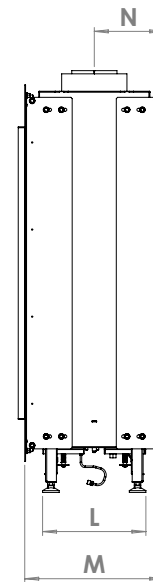

manufactured by
Element4 B.V.

Bioptica Planning Dimensions
08/2017

distributed by
EuropeanHome

Letter	Inches	Millimeters
A	5 7/8	149
B	34 3/4	882
C	42 1/16	1084
D	2 13/16	71
E	32 1/16	814
F	1 1/16	17
G	12 9/16	319
H	37 13/16	960
I	35	889
J	26 7/16	672
K	3 3/4	95
L	9 5/16	237
M	12 9/16	319
N	6 1/4	159

This information is for reference only. Please consult the Installation Manual for all details prior to making any design decisions.
Conversions from millimeters are rounded to the nearest fraction. This DWG file is available at www.europeanhome.com