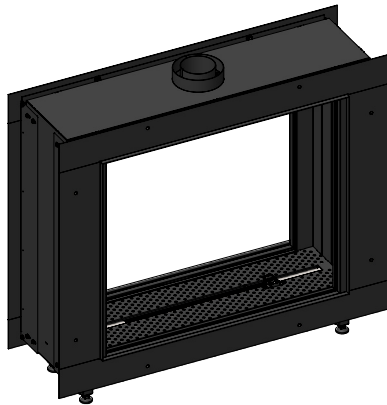

manufactured by
Element4 B.V.

Bioptica Planning Dimensions
08/2017

distributed by
EuropeanHome

Letter	Inches	Millimeters
A	5 7/8	149
B	34 3/4	882
C	42 1/16	1084
D	2 13/16	71
E	32 1/16	814
F	1 1/16	17
G	12 9/16	319
H	37 13/16	960
I	35	889
J	26 7/16	672
K	3 3/4	95
L	9 5/16	237
M	12 9/16	319
N	6 1/4	159