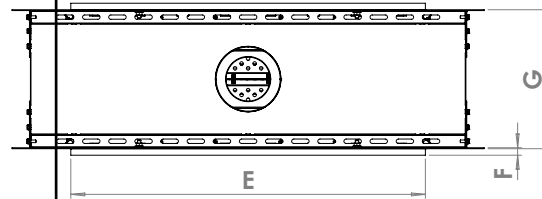

manufactured by
Element4 B.V.

Bioptica Planning Dimensions
08/2017

distributed by
EuropeanHome

Letter	Inches	Millimeters
A	5 7/8	149
B	34 3/4	882
C	42 1/16	1084
D	2 13/16	71
E	32 1/16	814
F	1 1/16	17
G	12 9/16	319
H	37 13/16	960
I	35	889
J	26 7/16	672
K	3 3/4	95
L	9 5/16	237
M	12 9/16	319
N	6 1/4	159

This information is for reference only. Please consult the Installation Manual for all details prior to making any design decisions.
Conversions from millimeters are rounded to the nearest fraction. This DWG file is available at www.europeanhome.com