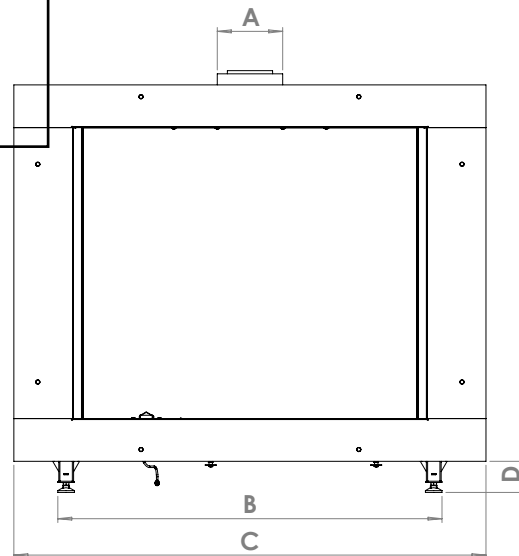

manufactured by
Element4 B.V.

Bioptica Planning Dimensions
08/2017

distributed by
EuropeanHome

Letter	Inches	Millimeters
A	5 7/8	149
B	34 3/4	882
C	42 1/16	1084
D	2 13/16	71
E	32 1/16	814
F	1 1/16	17
G	12 9/16	319
H	37 13/16	960
I	35	889
J	26 7/16	672
K	3 3/4	95
L	9 5/16	237
M	12 9/16	319
N	6 1/4	159

This information is for reference only. Please consult the Installation Manual for all details prior to making any design decisions.
Conversions from millimeters are rounded to the nearest fraction. This DWG file is available at www.europeanhome.com