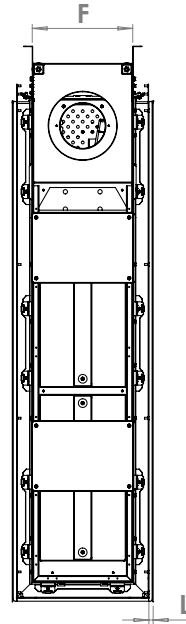

manufactured by
Element4 B.V.

Lucius 140 Room Divider MK II Planning Dimensions
08/2017

distributed by
EuropeanHome

| Letter | Inches | Millimeters |
|--------|----------|-------------|
| A | 16 5/8 | 422 |
| B | 54 9/16 | 1386 |
| C | 15 | 381 |
| D | 11 3/16 | 284 |
| E | 11 9/16 | 294 |
| F | 11 3/8 | 289 |
| G | 32 13/16 | 833 |
| H | 60 5/8 | 1540 |
| I | - | - |
| J | - | - |
| K | 37 1/2 | 953 |
| L | 1/2 | 13 |

This information is for reference only. Please consult the Installation Manual for all details prior to making any design decisions.
Conversions from millimeters are rounded to the nearest fraction. This DWG file is available at www.europeanhome.com