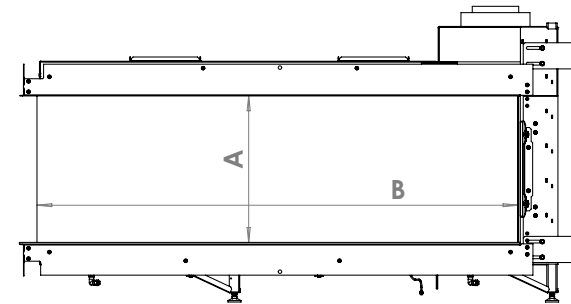

manufactured by
Element4 B.V.

Lucius 140 Room Divider MK II Planning Dimensions
08/2017

distributed by
EuropeanHome

| Letter | Inches | Millimeters |
|--------|----------|-------------|
| A | 16 5/8 | 422 |
| B | 54 9/16 | 1386 |
| C | 15 | 381 |
| D | 11 3/16 | 284 |
| E | 11 9/16 | 294 |
| F | 11 3/8 | 289 |
| G | 32 13/16 | 833 |
| H | 60 5/8 | 1540 |
| I | - | - |
| J | - | - |
| K | 37 1/2 | 953 |
| L | 1/2 | 13 |

This information is for reference only. Please consult the Installation Manual for all details prior to making any design decisions.
Conversions from millimeters are rounded to the nearest fraction. This DWG file is available at www.europeanhome.com