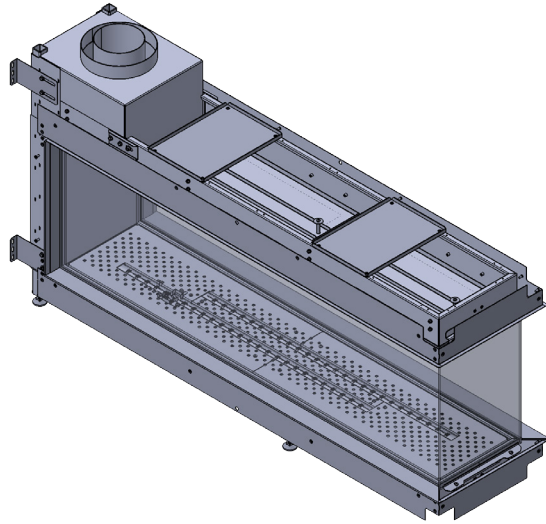

manufactured by
Element4 B.V.

Lucius 140 Room Divider MK II Planning Dimensions
08/2017

distributed by
EuropeanHome

| Letter | Inches | Millimeters |
|--------|----------|-------------|
| A | 16 5/8 | 422 |
| B | 54 9/16 | 1386 |
| C | 15 | 381 |
| D | 11 3/16 | 284 |
| E | 11 9/16 | 294 |
| F | 11 3/8 | 289 |
| G | 32 13/16 | 833 |
| H | 60 5/8 | 1540 |
| I | - | - |
| J | - | - |
| K | 37 1/2 | 953 |
| L | 1/2 | 13 |

PDE4L140RDMKII-170803