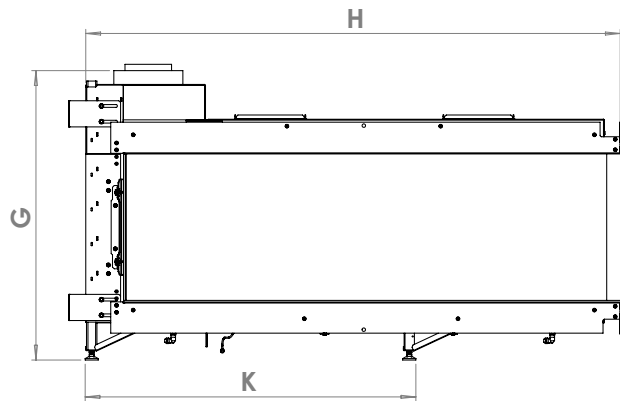

manufactured by
Element4 B.V.

Lucius 140 Room Divider MK II Planning Dimensions
08/2017

distributed by
EuropeanHome

| Letter | Inches | Millimeters |
|--------|----------|-------------|
| A | 16 5/8 | 422 |
| B | 54 9/16 | 1386 |
| C | 15 | 381 |
| D | 11 3/16 | 284 |
| E | 11 9/16 | 294 |
| F | 11 3/8 | 289 |
| G | 32 13/16 | 833 |
| H | 60 5/8 | 1540 |
| I | - | - |
| J | - | - |
| K | 37 1/2 | 953 |
| L | 1/2 | 13 |

This information is for reference only. Please consult the Installation Manual for all details prior to making any design decisions.
Conversions from millimeters are rounded to the nearest fraction. This DWG file is available at www.europeanhome.com