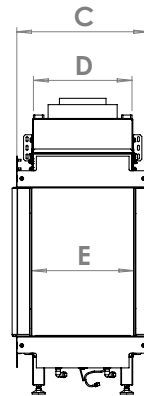

manufactured by
Element4 B.V.

Lucius 140 Room Divider MK II Planning Dimensions
08/2017

distributed by
EuropeanHome

| Letter | Inches | Millimeters |
|--------|----------|-------------|
| A | 16 5/8 | 422 |
| B | 54 9/16 | 1386 |
| C | 15 | 381 |
| D | 11 3/16 | 284 |
| E | 11 9/16 | 294 |
| F | 11 3/8 | 289 |
| G | 32 13/16 | 833 |
| H | 60 5/8 | 1540 |
| I | - | - |
| J | - | - |
| K | 37 1/2 | 953 |
| L | 1/2 | 13 |

This information is for reference only. Please consult the Installation Manual for all details prior to making any design decisions.
Conversions from millimeters are rounded to the nearest fraction. This DWG file is available at www.europeanhome.com