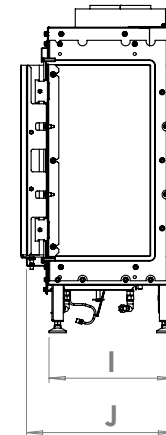

manufactured by
Element4 B.V.

Modore 140 MKII Planning Dimensions
08/2017

distributed by
EuropeanHome

Letter	Inches	Millimeters
A	7 13/16	198
B	44 13/16	1138
C	55 1/4	1403
D	6 3/4	171
E	11 1/16	281
F	28 1/8	714
G	24	609
H	16 3/4	425
I	10 13/16	275
J	12 13/16	325
K	54 13/16	1392
L	50 1/16	1287

This information is for reference only. Please consult the Installation Manual for all details prior to making any design decisions.
Conversions from millimeters are rounded to the nearest fraction. This DWG file is available at www.europeanhome.com