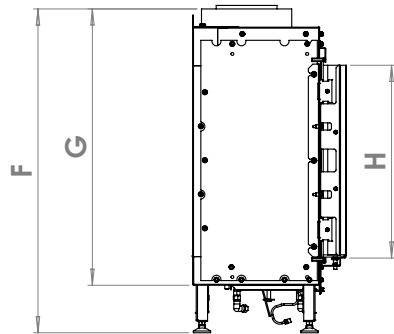

manufactured by
Element4 B.V.

Modore 140 MKII Planning Dimensions
08/2017

distributed by
EuropeanHome

Letter	Inches	Millimeters
A	7 13/16	198
B	44 13/16	1138
C	55 1/4	1403
D	6 3/4	171
E	11 1/16	281
F	28 1/8	714
G	24	609
H	16 3/4	425
I	10 13/16	275
J	12 13/16	325
K	54 13/16	1392
L	50 1/16	1287

This information is for reference only. Please consult the Installation Manual for all details prior to making any design decisions.
Conversions from millimeters are rounded to the nearest fraction. This DWG file is available at www.europeanhome.com