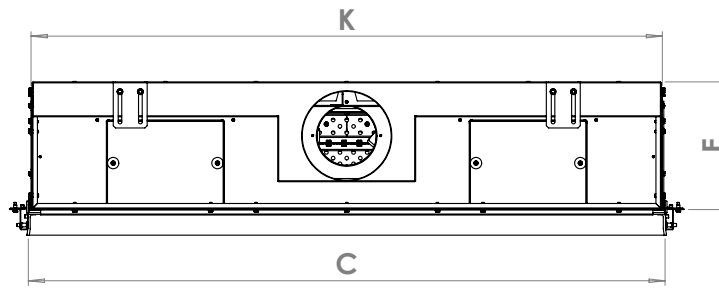

manufactured by
Element4 B.V.

Modore 140 MKII Planning Dimensions
08/2017

distributed by
EuropeanHome

Letter	Inches	Millimeters
A	7 13/16	198
B	44 13/16	1138
C	55 1/4	1403
D	6 3/4	171
E	11 1/16	281
F	28 1/8	714
G	24	609
H	16 3/4	425
I	10 13/16	275
J	12 13/16	325
K	54 13/16	1392
L	50 1/16	1287

This information is for reference only. Please consult the Installation Manual for all details prior to making any design decisions.
Conversions from millimeters are rounded to the nearest fraction. This DWG file is available at www.europeanhome.com