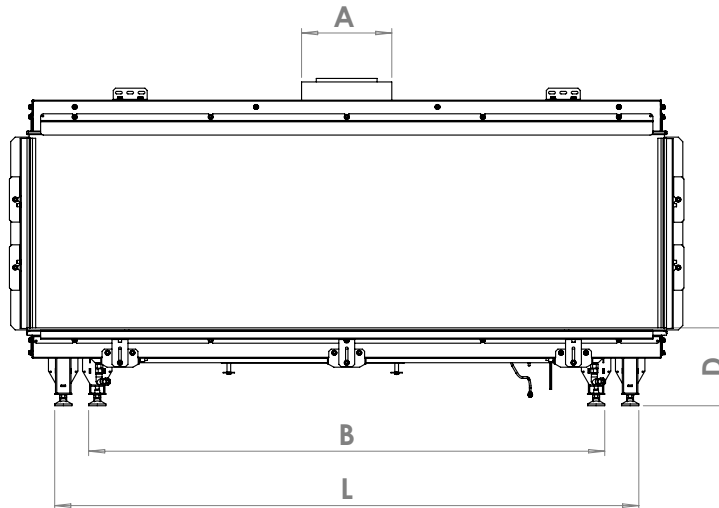

manufactured by
Element4 B.V.

Modore 140 MKII Planning Dimensions
08/2017

distributed by
EuropeanHome

Letter	Inches	Millimeters
A	7 13/16	198
B	44 13/16	1138
C	55 1/4	1403
D	6 3/4	171
E	11 1/16	281
F	28 1/8	714
G	24	609
H	16 3/4	425
I	10 13/16	275
J	12 13/16	325
K	54 13/16	1392
L	50 1/16	1287

This information is for reference only. Please consult the Installation Manual for all details prior to making any design decisions.
Conversions from millimeters are rounded to the nearest fraction. This DWG file is available at www.europeanhome.com