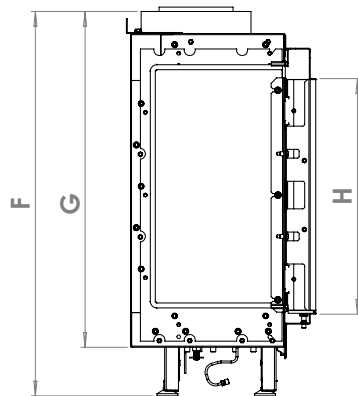

manufactured by
Element4 B.V.

Modore 95 MKII Planning Dimensions
08/2017

distributed by
EuropeanHome

Letter	Inches	Millimeters
A	7 13/16	198
B	32	813
C	36 7/8	936
D	6 9/16	166
E	11 1/16	281
F	27 7/16	697
G	24	609
H	16 13/16	427
I	8 7/16	214
J	12 13/16	325
K	36 5/16	322
L	34 9/16	878

This information is for reference only. Please consult the Installation Manual for all details prior to making any design decisions.
Conversions from millimeters are rounded to the nearest fraction. This DWG file is available at www.europeanhome.com