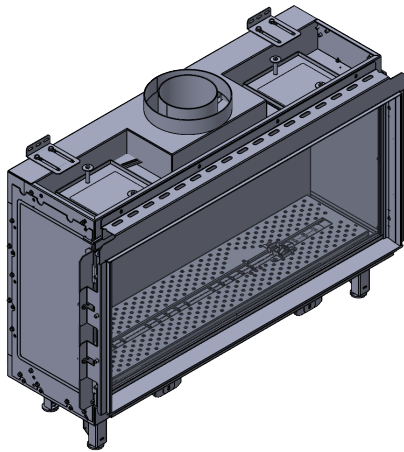

manufactured by
Element4 B.V.

Modore 95 MKII Planning Dimensions
08/2017

distributed by
EuropeanHome

Letter	Inches	Millimeters
A	7 13/16	198
B	32	813
C	36 7/8	936
D	6 9/16	166
E	11 1/16	281
F	27 7/16	697
G	24	609
H	16 13/16	427
I	8 7/16	214
J	12 13/16	325
K	36 5/16	322
L	34 9/16	878