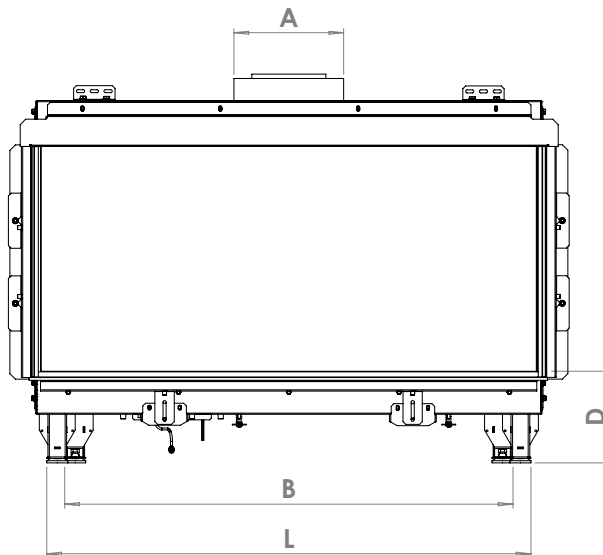

manufactured by
Element4 B.V.

Modore 95 MKII Planning Dimensions
08/2017

distributed by
EuropeanHome

Letter	Inches	Millimeters
A	7 13/16	198
B	32	813
C	36 7/8	936
D	6 9/16	166
E	11 1/16	281
F	27 7/16	697
G	24	609
H	16 13/16	427
I	8 7/16	214
J	12 13/16	325
K	36 5/16	322
L	34 9/16	878