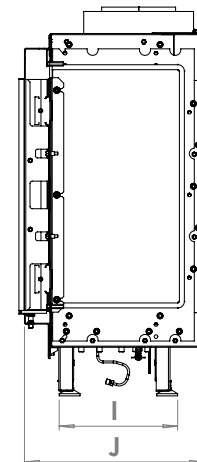

manufactured by
Element4 B.V.

Modore 95 MKII Planning Dimensions
08/2017

distributed by
EuropeanHome

Letter	Inches	Millimeters
A	7 13/16	198
B	32	813
C	36 7/8	936
D	6 9/16	166
E	11 1/16	281
F	27 7/16	697
G	24	609
H	16 13/16	427
I	8 7/16	214
J	12 13/16	325
K	36 5/16	322
L	34 9/16	878

This information is for reference only. Please consult the Installation Manual for all details prior to making any design decisions.
Conversions from millimeters are rounded to the nearest fraction. This DWG file is available at www.europeanhome.com