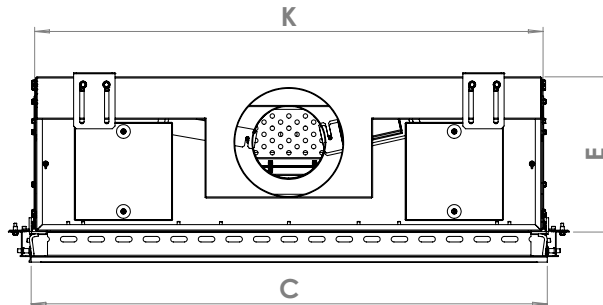

manufactured by
Element4 B.V.

Modore 95 MKII Planning Dimensions
08/2017

distributed by
EuropeanHome

Letter	Inches	Millimeters
A	7 13/16	198
B	32	813
C	36 7/8	936
D	6 9/16	166
E	11 1/16	281
F	27 7/16	697
G	24	609
H	16 13/16	427
I	8 7/16	214
J	12 13/16	325
K	36 5/16	322
L	34 9/16	878

This information is for reference only. Please consult the Installation Manual for all details prior to making any design decisions.
Conversions from millimeters are rounded to the nearest fraction. This DWG file is available at www.europeanhome.com